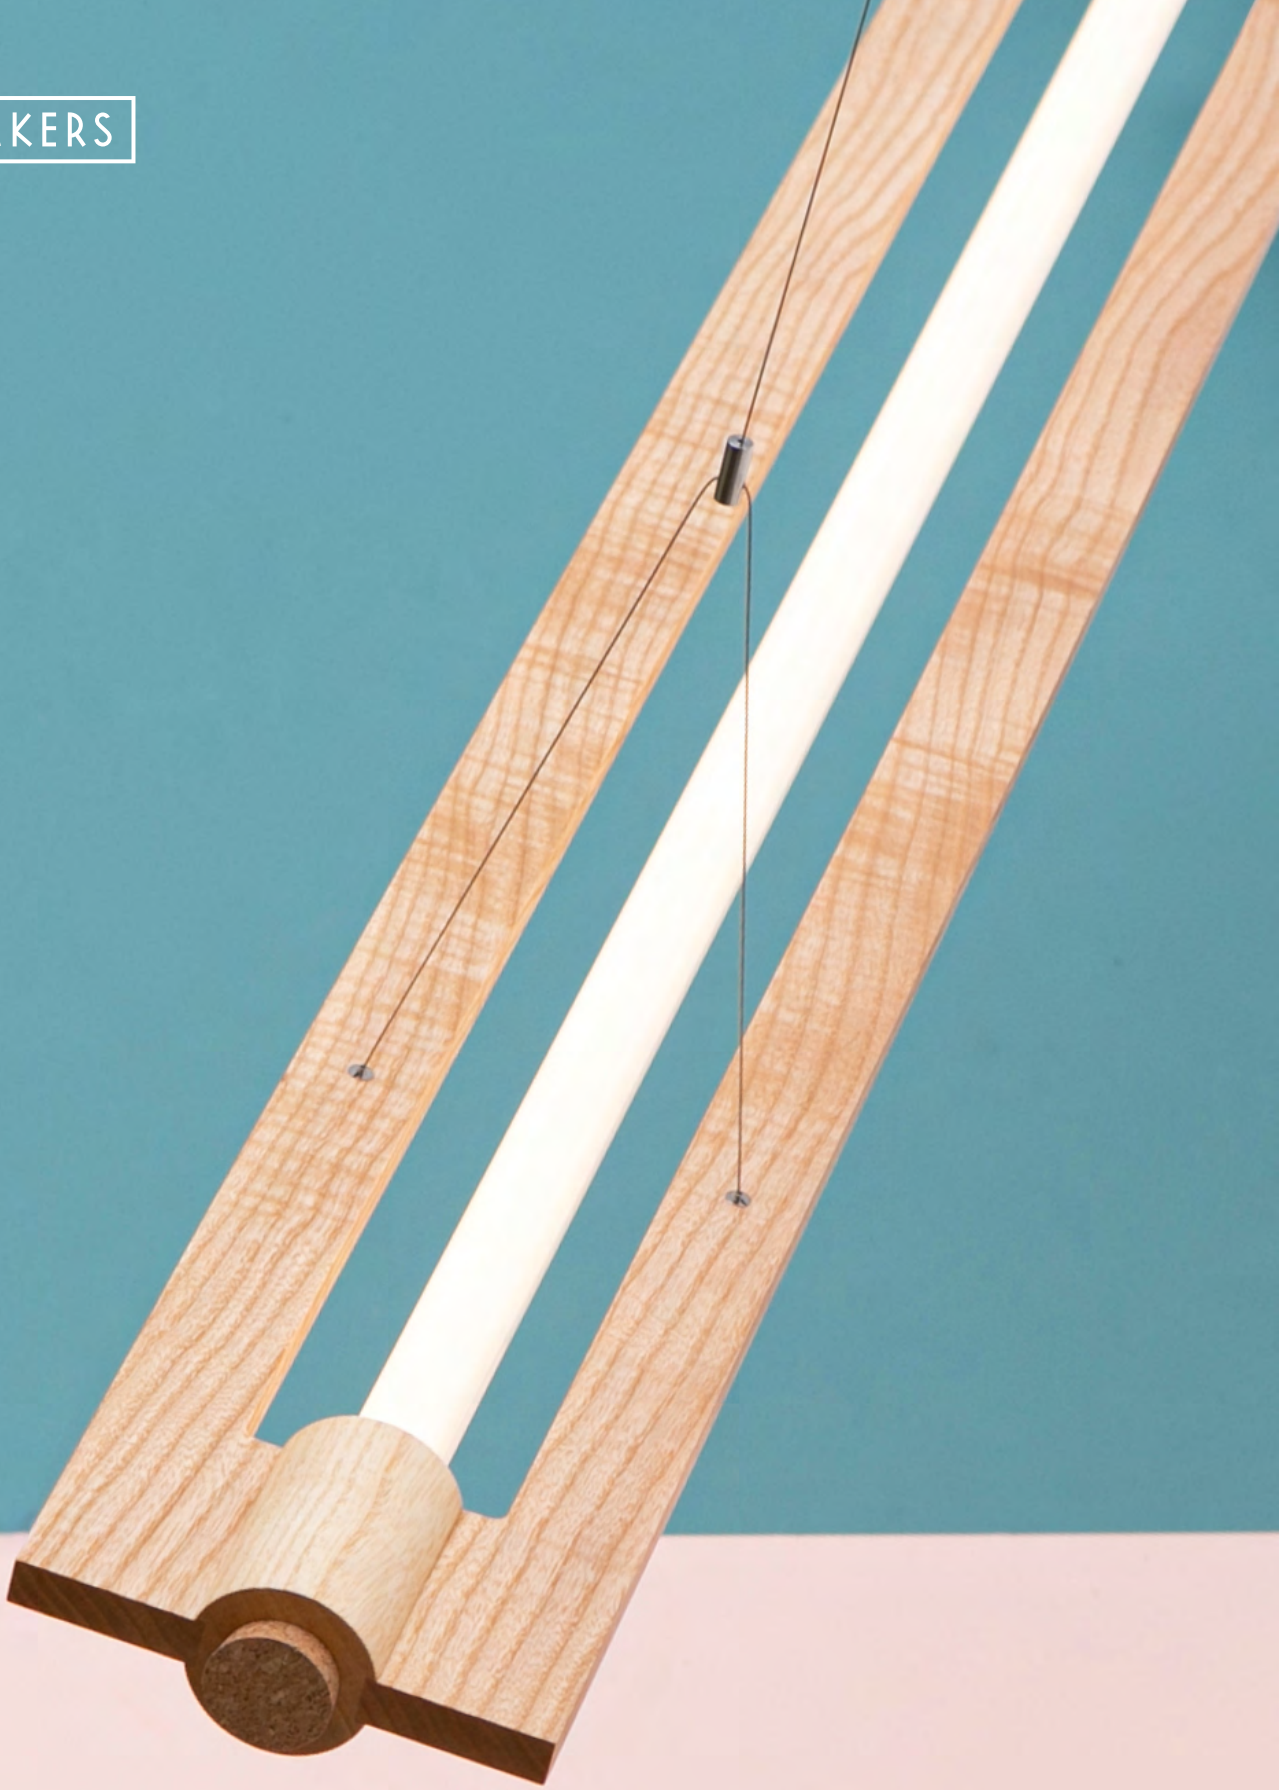

WAARMAKERS

SATURN