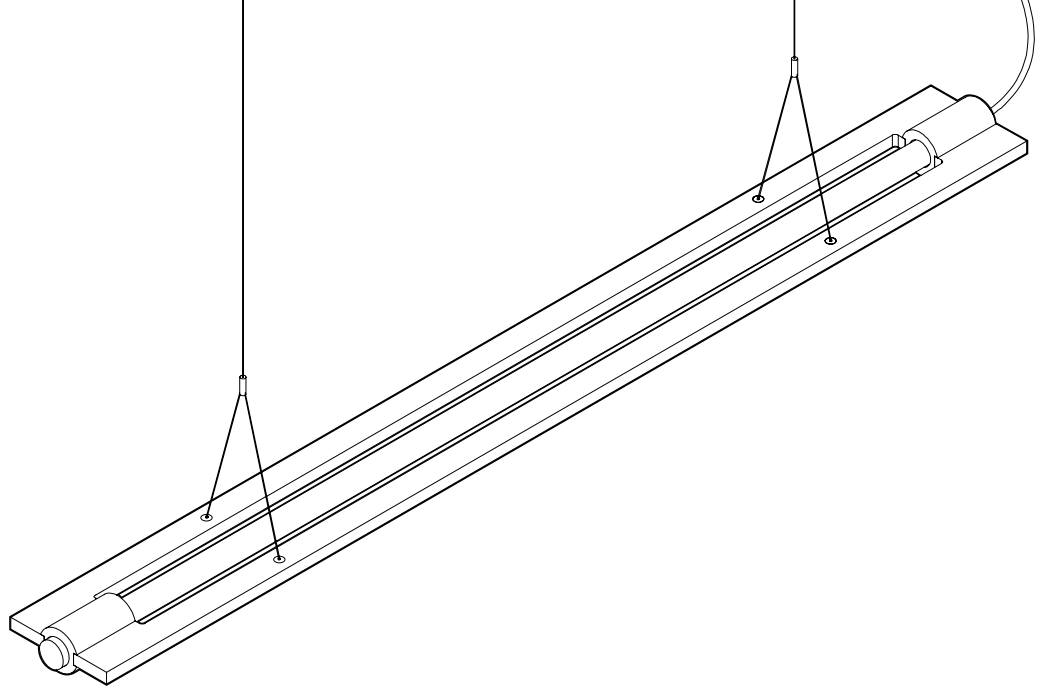

2014/35/EU - Low voltage directive
2014/30/EU - Electromagnetic compatibility
2011/65/EU - RoHS

RoHS

Dimensions

overall dimensions

1251 x 130 x 50 mm

suspended distance from ceiling

cloth electrical wire 3m
2m pendant cord (default)

Glass LED Tubelight

LEDtube	T8
Power consumption	18 W
Voltage	220 V
Luminous flux	1622 lm
Length	1200 mm
Diameter	26 mm

Color Code	830
Color Temperature	3000K
Color Rendering Index	83 Ra

Cap Base	G13
Dimmable	YES
Rated Lifetime	40000 hours

Detailing

pendant

stainless steel wire with
adjustable length

lamp end

conical cork
32.5x28.5x27mm