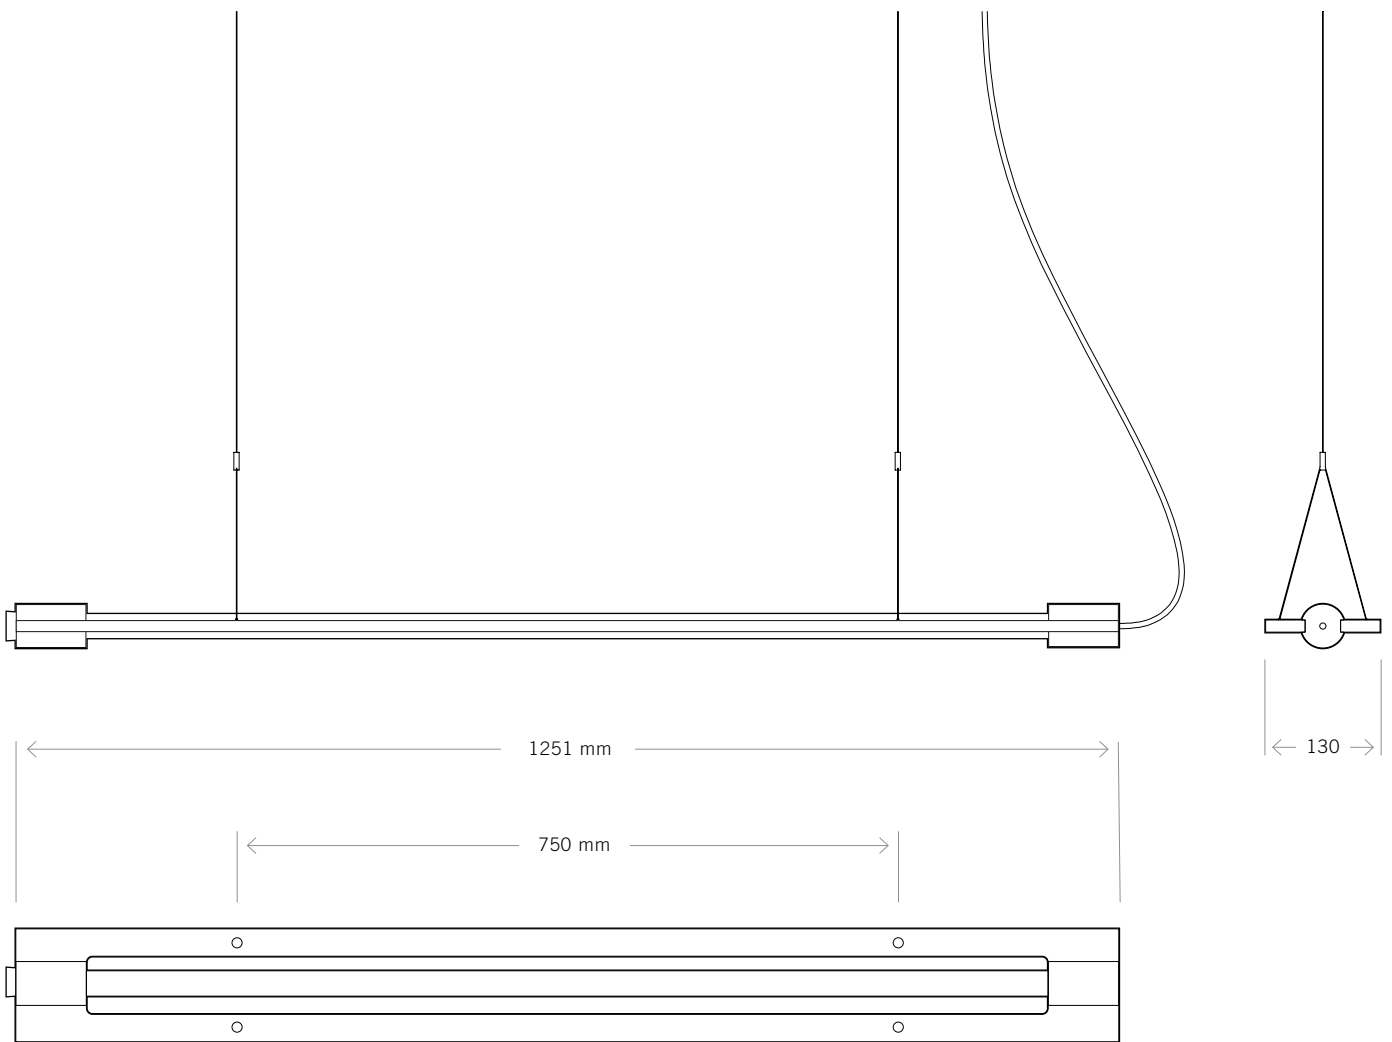

2014/35/EU - Low voltage directive
2014/30/EU - Electromagnetic compatibility
2011/65/EU - RoHS

RoHS

Dimensions

overall dimensions

1251 x 130 x 50 mm

suspended distance from ceiling

cloth electrical wire 3m
2m pendant cord (default)

Glass LED Tubelight

LEDtube	T8
Power consumption	18 W
Voltage	220 V
Luminous flux	1622 lm
Length	1200 mm
Diameter	26 mm

Color Code	830
Color Temperature	3000K
Color Rendering Index	83 Ra

Cap Base	G13
Dimmable	YES
Rated Lifetime	40000 hours

Detailing

pendant

stainless steel wire with
adjustable length

lamp end

conical cork
32.5x28.5x27mm