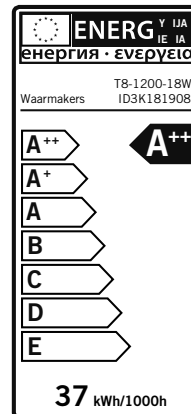

2014/35/EU - Low voltage directive
2014/30/EU - Electromagnetic compatibility
2011/65/EU - RoHS

RoHS

Dimensions

overall dimensions

1251 x 130 x 50 mm

suspended distance from ceiling

cloth electrical wire 3m
2m pendant cord (default)

Glass LED Tubelight

LEDtube	T8
Power consumption	18 W
Voltage	220 V
Luminous flux	1622 lm
Length	1200 mm
Diameter	26 mm

Color Code	830
Color Temperature	3000K
Color Rendering Index	83 Ra

Cap Base	G13
Dimmable	YES
Rated Lifetime	40000 hours