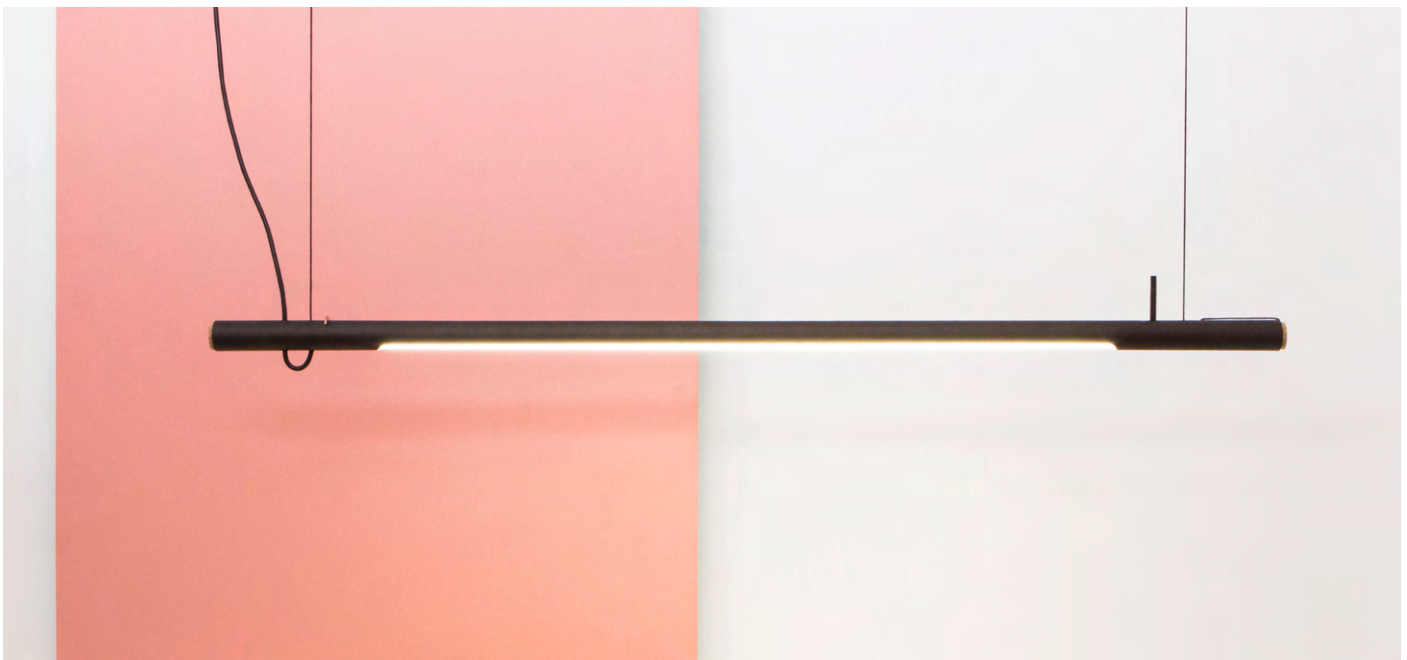

all-black

Material

cardboard	natural
	also available in matte black
power cord	black wire (red optional)
pendant cord	waxed cotton
stopper	cork