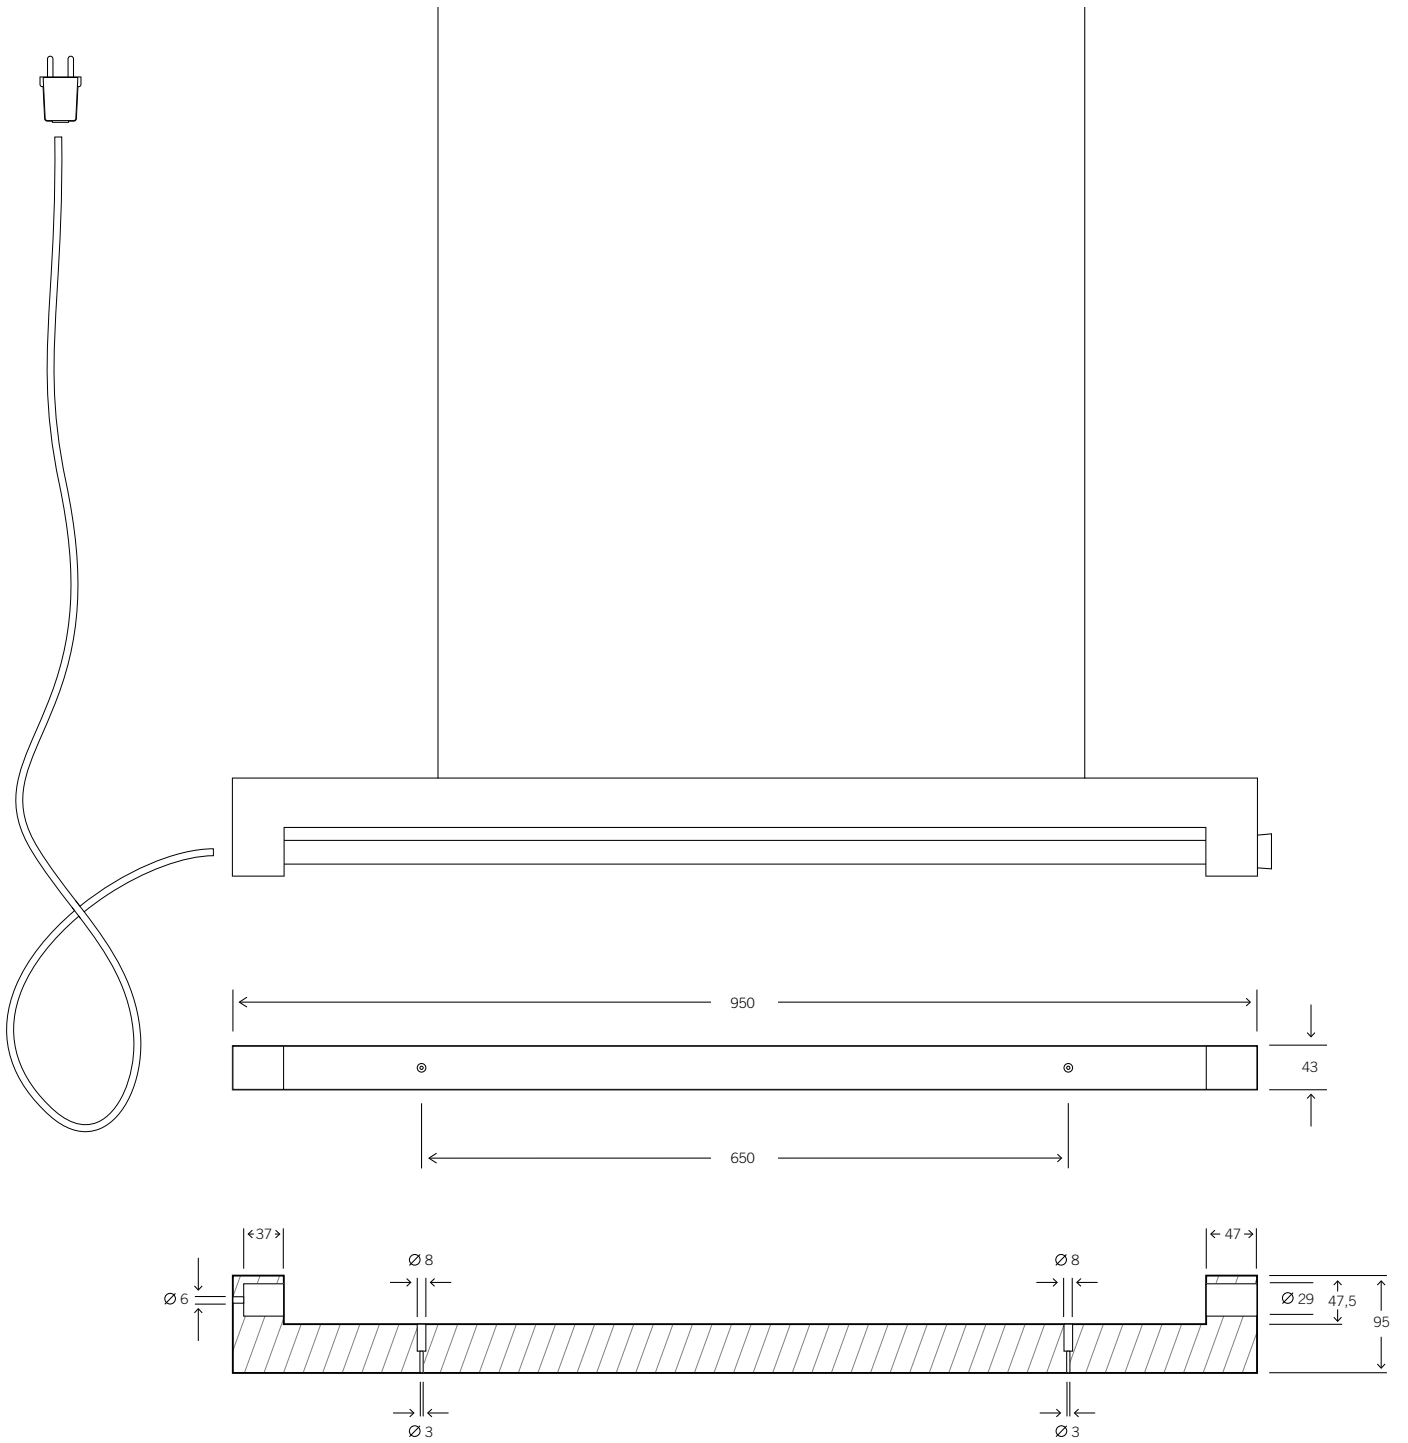

RoHS

Dimensions

overall dimensions

950x90x40mm

black cloth wire 2m

cord length 4m

LED Tubelight

	4000 K	3000 K
LEDtube	T8	T8
Power consumption	14 W	12 W
Voltage	222 V	220 V
Luminous flux	1704 lm	1250 lm
Length	900 mm	900 mm
Diameter	26 mm	26 mm
Color Code	840	830
Color Temperature	4000K	3000K
Color Rendering Index	84 Ra	83 Ra
Cap Base	G13	G13
Dimmable	YES	YES
Rated Lifetime	40000 hours	40000 hours
Energy Efficiency Label (EEL)	A++	A++
Material	PC	Glass
Beam Angle	180°	320°

Material

wood	Elm
finish	clear linseed oil
cable	cotton wire (black)
cord	waxed cotton (white)
stopper	cork

Detailing

pendant	screw-in hooks M4
mounted directly on wall/ceiling	screws (not included)

lamp stopper	conical cork 32.5x28.5x27mm
--------------	--------------------------------